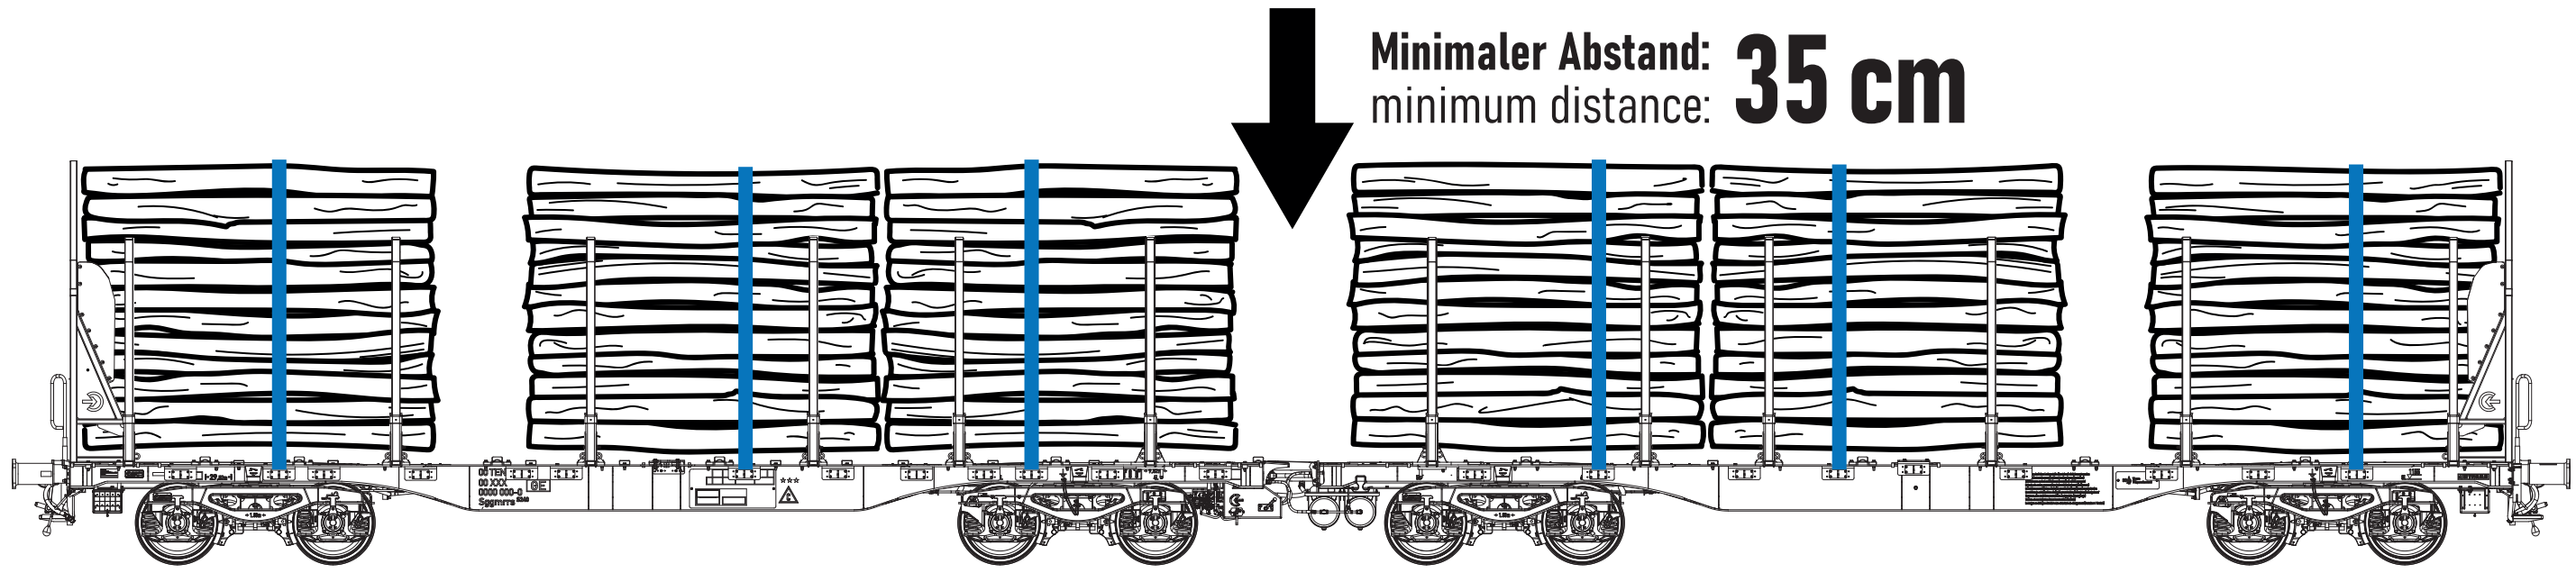

Verladeschema Stammholz

Loading scheme logs

5 m
Holz / Logs

4 m
Holz / Logs

Verladeschema Schnittholz

Loading scheme sawn timber

Verschiedene
Längen
Different lengths

SCAN ME
innofreight.com/gigawood-round-sawn

A QR code is displayed within a black border. In the center of the QR code is a yellow circle containing a black arrow pointing to the left. Below the QR code, the text 'SCAN ME' is written in a bold, sans-serif font. At the bottom of the block, the URL 'innofreight.com/gigawood-round-sawn' is provided.