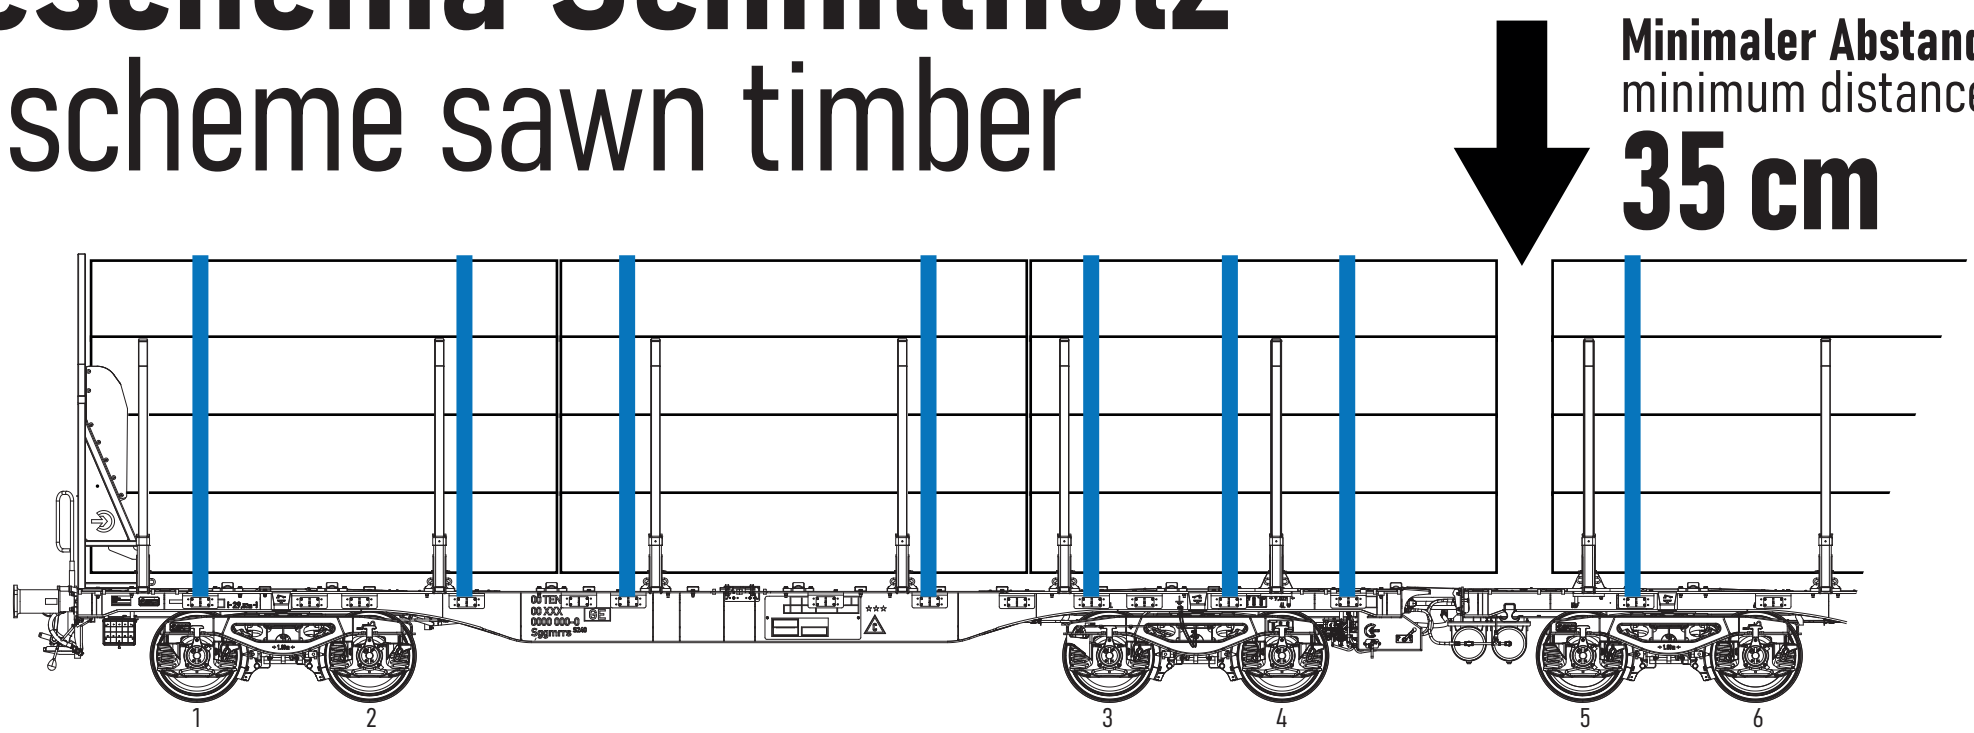

Verladeschema Stammholz

Loading scheme logs

5 m
Holz / Logs

4 m
Holz / Logs

Verladeschema Schnittholz

Loading scheme sawn timber

Verschiedene
Längen
Different lengths

SCAN ME
innofreight.com/gigawood-round-sawn

A QR code is displayed within a black border. In the center of the QR code is a yellow circle containing a black arrow pointing to the left. Below the QR code, the text 'SCAN ME' is written in a bold, sans-serif font. At the bottom of the block, the URL 'innofreight.com/gigawood-round-sawn' is provided.