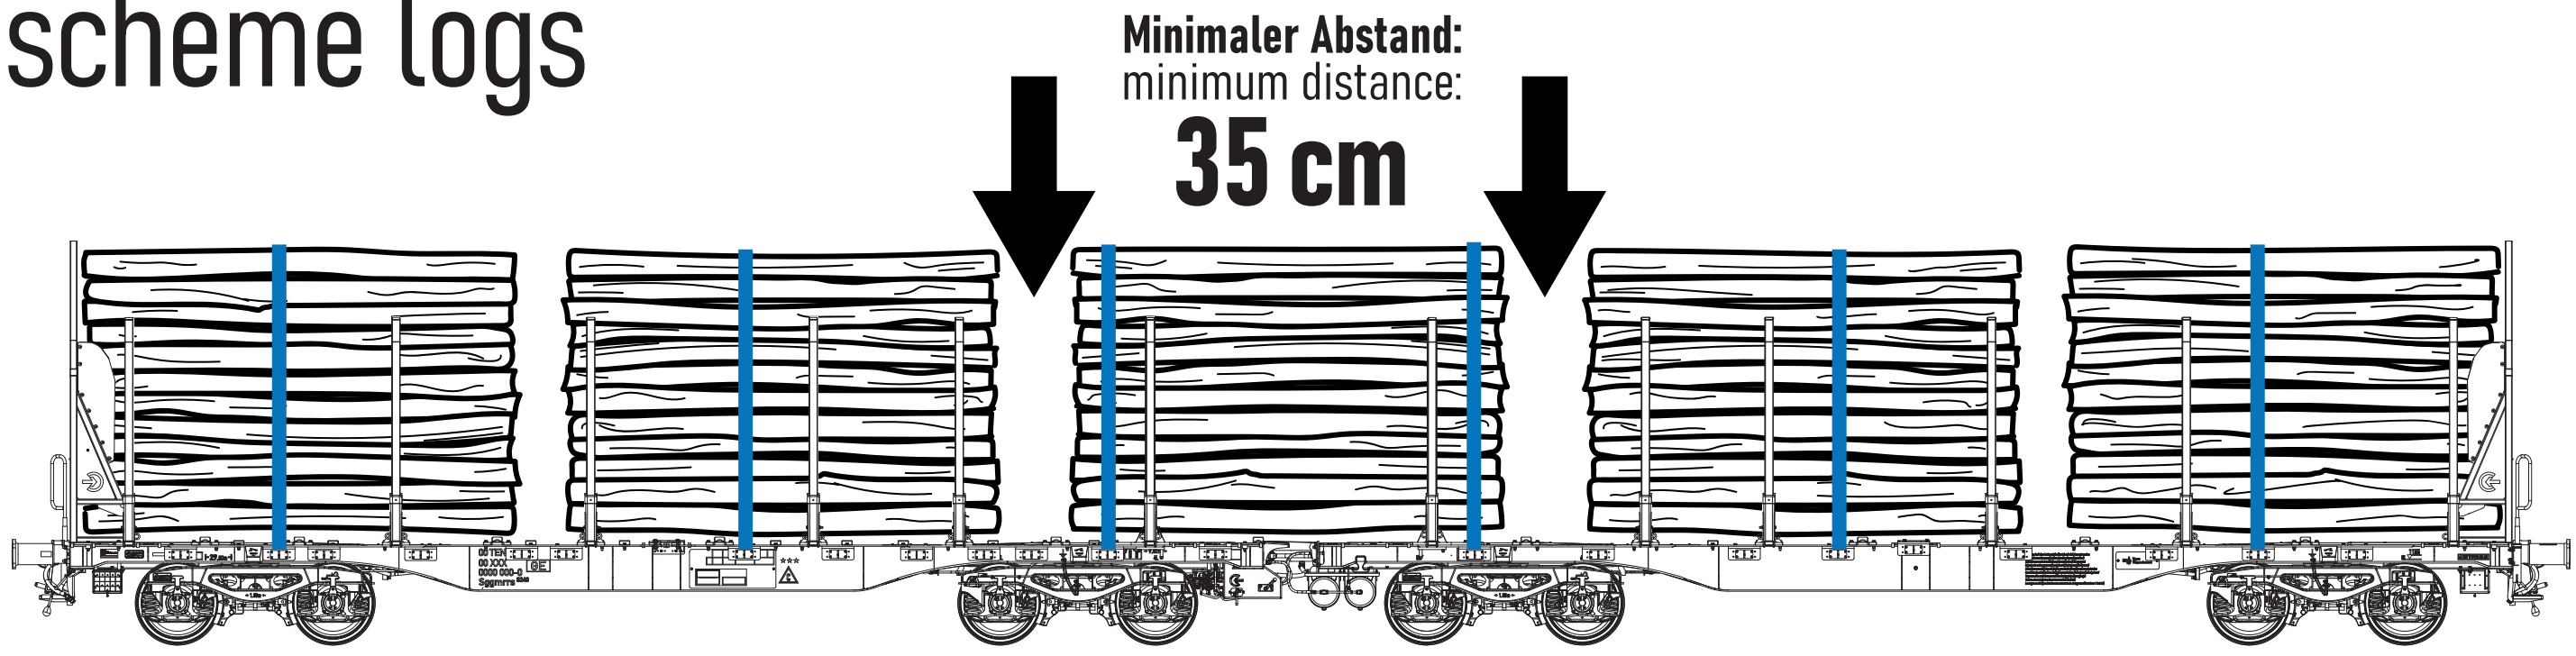

Verladeschema Stammholz

Loading scheme logs

5 m
Holz / Logs

4 m
Holz / Logs

Verladeschema Schnittholz

Loading scheme sawn timber

Verschiedene
Längen
Different lengths

SCAN ME
innofreight.com/gigawood-round-sawn

A QR code is displayed within a black border. In the center of the QR code is a yellow circle containing a black arrow pointing to the left. Below the QR code, the text 'SCAN ME' is written in a bold, sans-serif font. At the bottom of the block, the URL 'innofreight.com/gigawood-round-sawn' is provided.